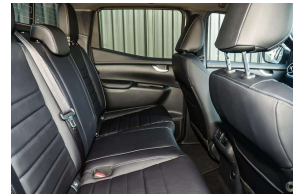

2018 Mercedes-Benz X250D One Owner With Style

SA SELECT AUTOS
TAURANGA

Finance this car from

$0.00*
per week

*These calculations are based on a 60-month term, 20% deposit and weekly payments of $0.00. Actual finance costs may vary. Finance is available on a number of models. For more information, please contact your nearest SA Select Autos branch. Terms, conditions and restrictions apply.

VEHICLE INFORMATION

Cash Price

Includes GST,
Registration &
Licensing

$

Finance may be
available on this
vehicle.
Ask one of our
friendly staff for
more information.

**finance
NOW**

Gain peace of mind
with Mechanical
Breakdown Insurance.
Ask us how.

Body

Ute

Odometer

60,700 km

Engine

2300 cc, Internal Combustion

Fuel Type

Diesel

Transmission

Automatic, 4WD

Wheels

-

VIN

WDF4702312G006690

Reg No.

-

Ext Colour

Silver

History

-

Seats

-

Interior

Black

Audio

-

Stock ID

1223

Exterior Features

Interior Features

Mechanical Features

Select Autos Tauranga, Phone 07 390 0994, Email elliott@selectautostauranga.co.nz
28 Whiore Avenue, Tauriko, Tauranga 3171, New Zealand
www.selectautostauranga.co.nz